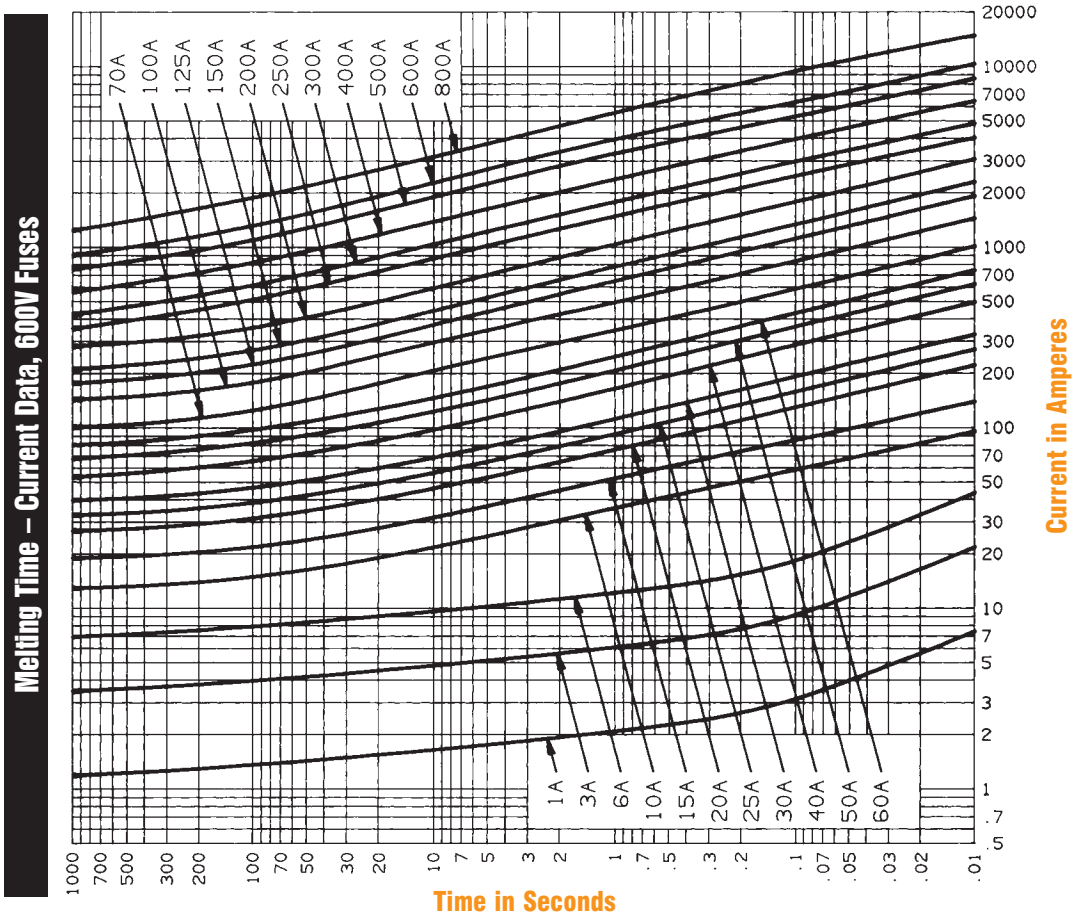

FAST ACTING/CLASS T FUSES

A3T & A6T

A6T1 to 800