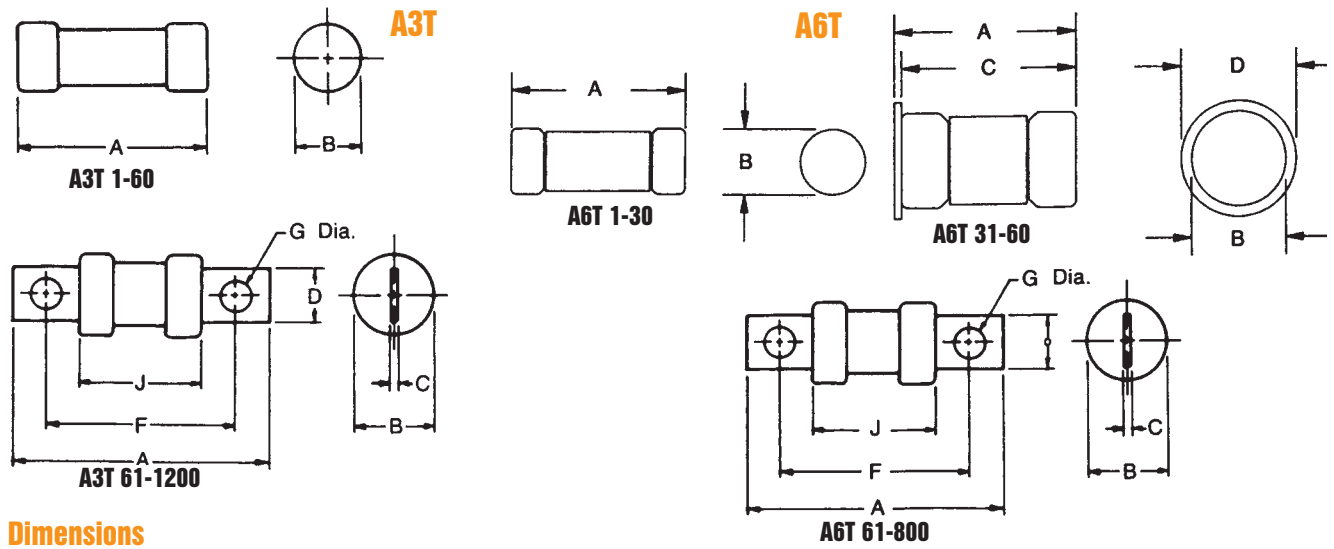

## Dimensions

AMPERE RATING	A		B		C		D		F		G		J	
	In.	mm	In.	mm	In.	mm	In.	mm	In.	mm	In.	mm	In.	mm
<b>A3T</b>														
1-30	.88	22.4	.41	10.3	-	-	-	-	-	-	-	-	-	-
31-60	.88	22.4	.56	14.1	-	-	-	-	-	-	-	-	-	-
61-100	2.16	54.9	.81	20.6	.12	3.2	.75	19.0	1.56	39.6	.28	7.1	.82	20.8
101-200	2.44	62.0	1.06	26.9	.19	4.8	.88	22.4	1.70	43.2	.34	8.6	.83	21.1
201-400	2.75	69.8	1.33	33.8	.25	6.4	1.00	25.4	1.84	46.7	.41	10.4	.84	21.3
401-600	3.06	77.7	1.62	41.1	.31	7.8	1.25	31.8	2.03	51.6	.48	12.2	.84	21.3
601-800	3.38	85.8	2.08	52.8	.38	9.7	1.75	44.4	2.22	56.4	.55	14.0	.88	22.4
801-1200	4.00	102	2.52	64.0	.44	11.2	2.00	50.8	2.53	64.3	.61	15.5	1.03	26.2
<b>A6T</b>														
1-30	1.50	38.1	.57	14.5	-	-	-	-	-	-	-	-	-	-
31-60	1.57	39.9	.81	20.6	1.51	38.4	1.00	25.4	-	-	-	-	-	-
61-100	2.95	75.0	.82	20.8	.12	3.2	.75	19.0	2.35	59.7	.28	7.1	1.58	40.1
101-200	3.26	82.8	1.07	27.2	.19	4.8	.88	22.4	2.51	63.7	.34	8.6	1.61	41.0
201-400	3.62	92.1	1.62	41.3	.25	6.4	1.00	25.4	2.72	69.1	.41	10.4	1.70	43.2
401-600	3.98	101.2	2.06	52.4	.31	7.9	1.25	31.8	2.95	75.0	.48	12.2	1.70	43.2
601-800	4.33	110.0	2.50	63.5	.37	9.5	1.75	44.4	3.17	80.5	.56	14.1	1.70	43.2