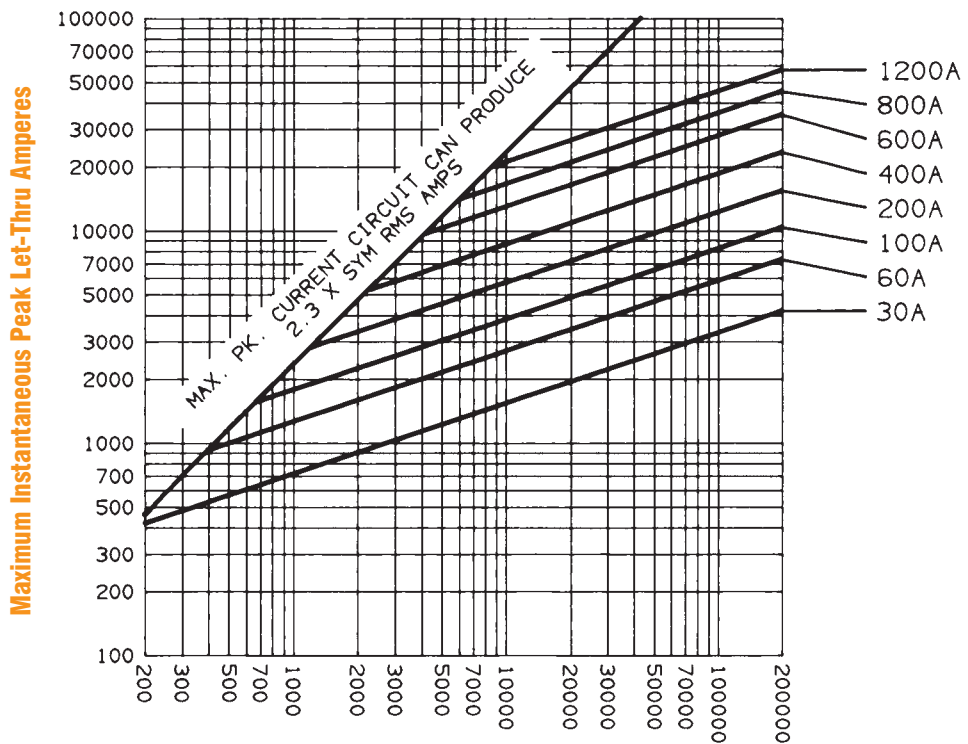

## Dimensions

AMPERE RATING	A		B		C		D		F		G		J	
	In.	mm	In.	mm	In.	mm	In.	mm	In.	mm	In.	mm	In.	mm
<b>A3T</b>														
1-30	.88	22.4	.41	10.3	-	-	-	-	-	-	-	-	-	-
31-60	.88	22.4	.56	14.1	-	-	-	-	-	-	-	-	-	-
61-100	2.16	54.9	.81	20.6	.12	3.2	.75	19.0	1.56	39.6	.28	7.1	.82	20.8
101-200	2.44	62.0	1.06	26.9	.19	4.8	.88	22.4	1.70	43.2	.34	8.6	.83	21.1
201-400	2.75	69.8	1.33	33.8	.25	6.4	1.00	25.4	1.84	46.7	.41	10.4	.84	21.3
401-600	3.06	77.7	1.62	41.1	.31	7.8	1.25	31.8	2.03	51.6	.48	12.2	.84	21.3
601-800	3.38	85.8	2.08	52.8	.38	9.7	1.75	44.4	2.22	56.4	.55	14.0	.88	22.4
801-1200	4.00	102	2.52	64.0	.44	11.2	2.00	50.8	2.53	64.3	.61	15.5	1.03	26.2
<b>A6T</b>														
1-30	1.50	38.1	.57	14.5	-	-	-	-	-	-	-	-	-	-
31-60	1.57	39.9	.81	20.6	1.51	38.4	1.00	25.4	-	-	-	-	-	-
61-100	2.95	75.0	.82	20.8	.12	3.2	.75	19.0	2.35	59.7	.28	7.1	1.58	40.1
101-200	3.26	82.8	1.07	27.2	.19	4.8	.88	22.4	2.51	63.7	.34	8.6	1.61	41.0
201-400	3.62	92.1	1.62	41.3	.25	6.4	1.00	25.4	2.72	69.1	.41	10.4	1.70	43.2
401-600	3.98	101.2	2.06	52.4	.31	7.9	1.25	31.8	2.95	75.0	.48	12.2	1.70	43.2
601-800	4.33	110.0	2.50	63.5	.37	9.5	1.75	44.4	3.17	80.5	.56	14.1	1.70	43.2

# FAST ACTING/CLASS T FUSES

A3T & A6T

A3T30 to 1200

B

**Peak Let-Through Current Data – A3T30 to 1200, 300 Volts AC**